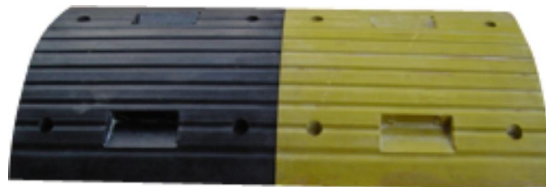

ROAD HUMP

Model No. : LSS RHE - 100

Dimension : Length 500 mm
Breadth 575 mm
Height 100mm

Reflector : 4 Glass elements/ reflectors to provide better visibility at the night.

Material : Recycled and virgin rubber mix, with additive of LDPE for reinforcement and UV resistant coloring agent.

Temperature Resistance : -10 degree to + 55 degree

Color : Available in Black and Yellow color combination.

Linear Grooved surface to help better rainwater drainage.
Four Metal washer bonded grooves for fixing anchor bolts to the road

pdfMachine

A pdf writer that produces quality PDF files with ease!

Produce quality PDF files in seconds and preserve the integrity of your original documents. Compatible across nearly all Windows platforms, simply open the document you want to convert, click "print", select the "Broadgun pdfMachine printer" and that's it! Get yours now!